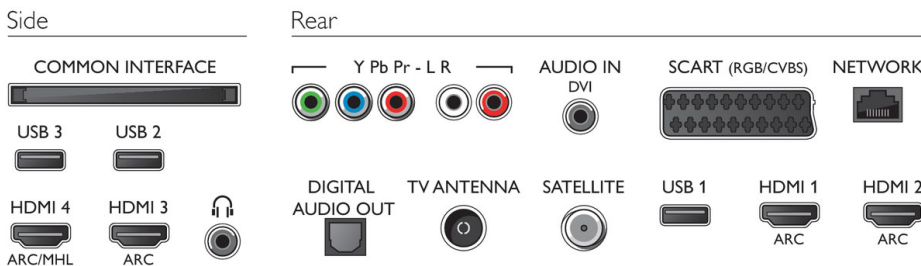

Dimensions

- Box dimensions (W x H x D): 1338 x 840 x 160 mm
- TV stand width distance: 1239.2 mm
- Set dimensions (W x H x D): 1239 x 723 x 85 mm
- Set dimensions with stand (W x H x D): 1239 x 773 x 235 mm
- Product weight: 16.1 kg
- Product weight (+stand): 16.8 kg
- Weight incl. Packaging: 21.6 kg
- Wall mount compatible: 400 x 200 mm

Accessories

- Included accessories: Remote Control, 2 x AA Batteries, Table top stand, Power cord, Quick start guide, Legal and safety brochure

Connections

Issue date 2022-07-14

Version: 14.0.1

12 NC: 8670 001 35027
EAN: 87 18863 00798 3