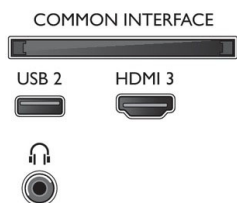

Connections

Side