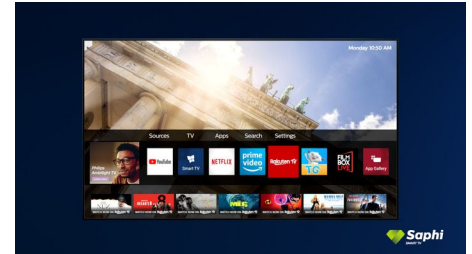

## Dolby Vision and Dolby Atmos

Support for Dolby's premium sound and video formats means the HDR content you watch will look-and sound-gloriously real. Whether it's the latest streaming series or a Blu-Ray disc set, you'll enjoy contrast, brightness, and color that reflect the director's original intentions. And hear spacious sound with clarity, detail, and depth.

## Saphi Smart TV

SAPHI is a fast, intuitive operating system that makes your Philips Smart TV a real pleasure to use. Enjoy great picture quality and one-button access to a clear icon-based menu. Operate your TV with ease, and quickly navigate to popular Philips Smart TV apps including YouTube, Netflix, and more.