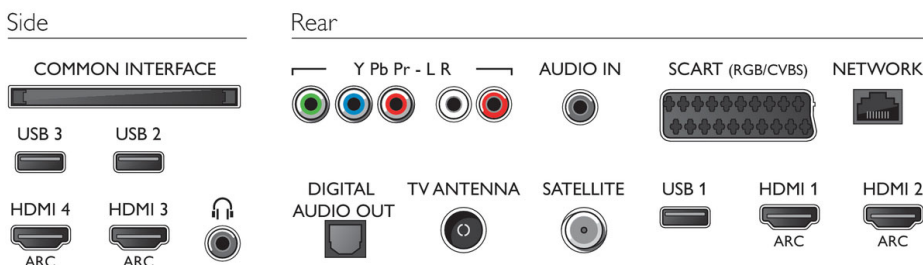

Connections

Issue date 2019-06-17

Version: 10.4.2

12 NC: 8670 001 23888
EAN: 87 18863 00332 9

© 2019 Koninklijke Philips N.V.
All Rights reserved.

Specifications are subject to change without notice. Trademarks are the property of Koninklijke Philips N.V. or their respective owners.

www.philips.com

* Parents should monitor their children during 3D viewing and ensure they do not experience any discomfort as mentioned above. Watching 3D is not recommended for children under 6 years of age as their visual system is not fully developed yet.
* EPG and actual visibility (up to 8 days) is country and operator dependent.
* Android App offerings vary per country. For more details please visit your local Google Play Store.
* Energy consumption in kWh per year, based on the power consumption of the television operating 4 hours per day for 365 days. The actual energy consumption will depend on how the television is used.
* Cloud Gaming offering depends on game providers.
* The TV supports DVB reception for 'Free to air' broadcast. Specific DVB operators may not be supported. An up to date list can be found in the FAQ section of the Philips support website. For some operators Conditional Access and subscription are required. Contact your operator for more information.
* (Philips) only compatible with specific Philips player device.
* Google Cast functionality is subject to Google Cast Ready apps and devices. For more details please visit Google Cast product page.
* Philips TV Remote app and related functionalities vary per TV model, operator, and country, as well as smart device model and OS. For more details please visit: www.philips.com/TVRemoteapp.
* Smart TV app offerings vary per TV model and country. For more details please visit: www.philips.com/smarttv.
* USB recording for digital channels only, recordings may be limited by broadcast copy protection (CI+). Country and channel restrictions may apply.