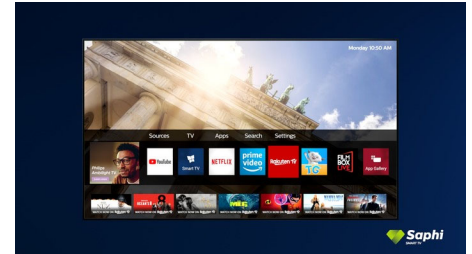

Dolby Vision and Dolby Atmos

Support for Dolby's premium sound and video formats means the HDR content you watch will look-and sound-gloriously real. Whether it's the latest streaming series or a Blu-Ray disc set, you'll enjoy contrast, brightness, and color that reflect the director's original intentions. And hear spacious sound with clarity, detail, and depth.

Saphi Smart TV

SAPHI is a fast, intuitive operating system that makes your Philips Smart TV a real pleasure to use. Enjoy great picture quality and one-button access to a clear icon-based menu. Operate your TV with ease, and quickly navigate to popular Philips Smart TV apps including YouTube, Netflix, and more.