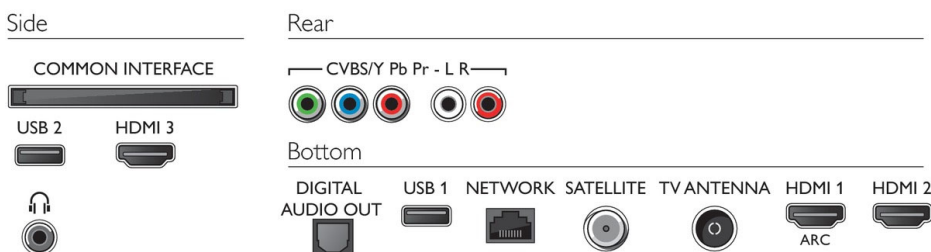

Dimensions

- Box dimensions (W x H x D): 1757.0 x 1034.0 x 185.0 mm

- Set dimensions (W x H x D): 1581.0 x 894.0 x 86.1 mm
- Set dimensions with stand (W x H x D): 1581.0 x 912.4 x 284.5 mm
- Stand dimensions (W x H x D): 806.7 x 18.4 x 284.5 mm
- Product weight: 30.1 kg
- Product weight (+stand): 30.5 kg
- Weight incl. Packaging: 37.5 kg
- VESA wall mount compatible: 400 x 200 mm

Accessories

- Included accessories: Remote Control, 2 x AAA Batteries, Power cord, Quick start guide, Legal and safety brochure, Table top stand

Color & Finishing

- TV Front: Black High Gloss

Connections

Issue date 2021-02-19