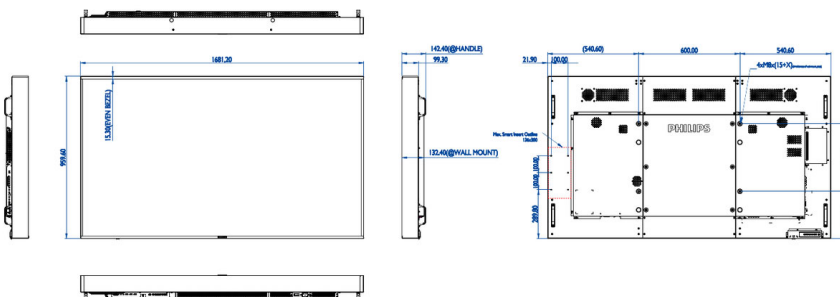

- Temperature range (operation): 0 ~ 40 °C
- Temperature range (storage): -20 ~ 60 °C
- Relative humidity: 20 ~ 80 %
- MTBF: 50,000 hour(s)
- Altitude: 0 ~ 3000 m

Accessories

- Included accessories: AC Power Cord, Batteries for remote control, Remote Control, RS232 cable, HDMI cable, IR sensor cable (1.8M), Quick start guide, VGA cable
- Optional accessories: IR Light Motion Sensor (CRD41)
- Included Accessories: RS232 daisy-chain cable

Miscellaneous

- On-Screen Display Languages: English, French, German, Italian, Polish, Russian, Spanish, Turkish, Simplified Chinese, Traditional Chinese, Arabic, Japanese, Portuguese
- Regulatory approvals: CE, BSMI, CB, FCC, Class B, EAC, EnergyStar 7.0, PSB, UL
- Warranty: 3 year warranty

Multimedia Applications

- USB Playback Audio: AAC, AIF, AIFF, ASF, LPCM, M3U, M4A, MP3, MP4, WAV, WMA, PLS
- USB Playback Picture: BMP, GIF, JPEG, PNG
- USB Playback Video: M2TS, M4V, MK3D, MKV, MP4, MPEG, MPG, MTS, TS, TTS, VOB, WMV

Supported Display Resolution

• Computer formats

Resolution	Refresh rate
1024 x 768	60Hz
1280 x 1024	60Hz
1280 x 768	60Hz
1280 x 800	60Hz
1360 x 768	60Hz
1600 x 1200	60Hz
1920 x 1080	60Hz
1920 x 1200	60Hz
3840 x 2160	30Hz
3840 x 2160	60Hz
640 x 480	60, 67, 72, 75Hz
720 x 400	70Hz
800 x 600	60, 72, 75Hz

• Video formats

Resolution	Refresh rate
1080i	25, 30Hz
1080p	50, 60Hz
3840 x 2160	30Hz
3840 x 2160	60Hz
480i	30, 60Hz
480p	60Hz
576i	25, 50Hz
576p	50Hz
720p	50, 60Hz

Issue date 2020-11-04

Version: 5.0.1

12 NC: 8670 001 45634
EAN: 87 12581 74653 7

© 2020 Koninklijke Philips N.V.
All Rights reserved.

Specifications are subject to change without notice.
Trademarks are the property of Koninklijke Philips N.V.
or their respective owners.

www.philips.com