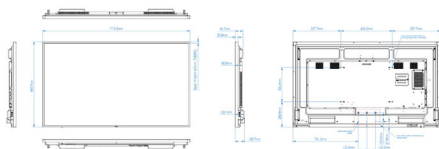

Power

- Mains power: 100 ~ 240 VAC, 50/60Hz
- Standby power consumption: <0.5W
- Consumption (Typical): 190 W
- Power Saving Features: Smart Power
- Consumption (Max): 380 W

Accessories

- Included accessories: AC Power Cord, RS232 cable, Remote Control, Batteries for remote control, Quick start guide, HDMI cable, IR sensor cable (1.8M)
- Included Accessories: Cleaning cloth (x1), DVI-D cable (1.8m), M2 Screw (x2), M3 screw (x2), Philips logo (x1), RS232 daisy-chain cable, Touch Pen (x2), Touch USB (x1), USB Cover (x1)
- Optional accessories: Cast to dongle

Miscellaneous

- On-Screen Display Languages: Arabic, English, French, German, Italian, Japanese, Polish, Spanish, Turkish, Russian, Simplified Chinese, Traditional Chinese, Portuguese, Danish, Dutch, Finnish, Norwegian, Swedish
- Regulatory approvals: CE, BSMI, CB, EMF, ETL, FCC, Class A, PSB, RoHS, EAC
- Warranty: 3 year warranty

Multimedia Applications

- USB Playback Audio: AAC, M4A, MP3, WMA
- USB Playback Picture: BMP, JPEG, JPG, PNG
- USB Playback Video: ASF, AVI, DAT, FLV, MKV, MP4, MPG, TS, VOB, MPEG, WEBM, WMV

Internal Player

- CPU: MTK5680
- Memory: 4GB RAM
- Storage: 32 GB eMMC
- Wifi: AP(WC0SR2511-88112BU), STA(WCT5GM2511MT7668AU)
- GPU: DDR4 4GB

Issue date 2020-12-09

Version: 10.0.1

12 NC: 8670 001 66458
EAN: 87 12581 76597 2

© 2020 Koninklijke Philips N.V.
All Rights reserved.

Specifications are subject to change without notice.
Trademarks are the property of Koninklijke Philips N.V.
or their respective owners.

www.philips.com