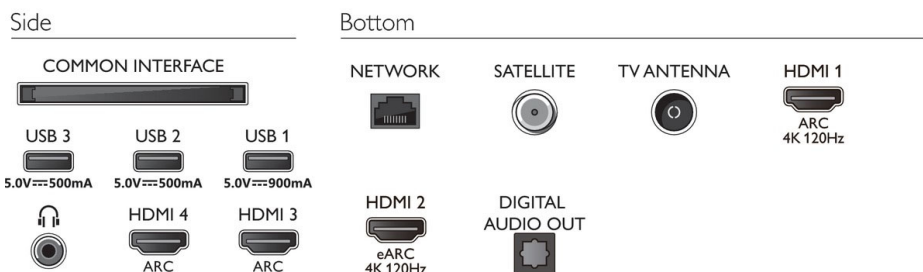

EU Energy card

- EPREL registration numbers: 667114
- Diagonal screen size (inch): 77
- Diagonal screen size (metric): 194
- Energy class for SDR: G
- On mode power demand for SDR: 161 Kwh/1000h
- Energy class for HDR: G
- On mode power demand for HDR: 144 Kwh/1000h
- Networked standby mode: <2.0 W
- Off mode power consumption: n.a.
- Panel technology used: OLED

Sound

- Audio: Output power : 50 Watt (RMS), 2.1 Channel
- Codec: AC-4, Dolby Atmos, DTS-HD(M6), Dolby Digital MS12 V2.5
- Speaker configuration: 10Wx2 mid-high speaker, 30W sub-woofer
- Sound Enhancement: A.I. Sound, Clear Dialogue,

Dolby Atmos, Dolby Bass Enhancement, Dolby Volume Leveler, Night mode, A.I. EQ, DTS Play-Fi, Mimi Sound Personalization

Dimensions

- Box dimensions (W x H x D): 1950.0 x 1170.0 x 200.0 mm
- Product weight: 36.7 kg
- Product weight (+stand): 38.0 kg
- Set dimensions (W x H x D): 1722.7 x 990.7 x 78.6 mm
- Set dimensions with stand (W x H x D): 1722.7 x 1008.3 x 310.0 mm
- Stand dimensions (W x H x D): 796.0 x 21.0 x 310.0 mm
- Weight incl. Packaging: 50.0 kg
- VESA wall mount compatible: 400 x 300 mm

Accessories

- Included Accessories: Legal and safety brochure, Power cord, Quick start guide (x1), Remote Control, Table top stand
- Included batteries: 2 x AAA Batteries

Connections

Issue date 2022-06-14