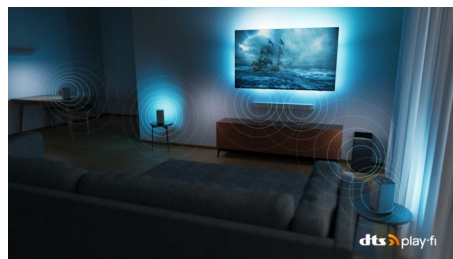

DTS Play-Fi compatible

Philips Wireless Home System powered by DTS Play-Fi lets you connect to compatible

soundbars and wireless speakers around your home in seconds. Listen to movies in the kitchen. Play music anywhere. You can even create a home-theater surround-sound system using your Philips TV as a central speaker.