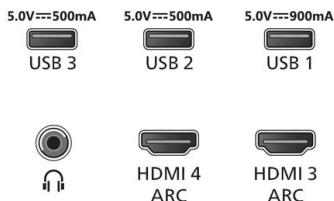

Connections

Side