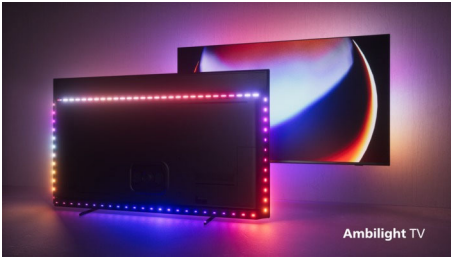

4K UHD Android TV
P5 AI perfect picture engine Dolby Atmos sound, 4-sided Ambilight TV, 194 cm (77") Android TV

77OLED807/98

Highlights

4-sided Ambilight

With Ambilight, the incredible experience of watching a Philips OLED TV gets even better! LED lights on all four sides of the TV glow and change color in perfect sync with the colors of the on-screen action-or your music. It's so warm and immersive, you'll wonder how you enjoyed TV without it.