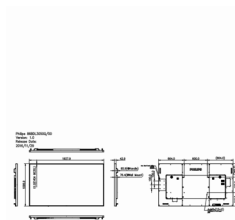

Operating conditions

- Altitude: 0 ~ 3000 m
- Temperature range (operation): 0 ~ 40 °C
- Temperature range (storage): -20 ~ 60 °C
- Relative humidity: 20 ~ 80 (operation), 10 - 90%(storage) %
- MTBF: 50,000 hour(s)

Power

- Mains power: 100 ~ 240 VAC, 50 ~ 60 Hz
- Consumption (On mode): 302 W
- Consumption at 350 nits: 265W
- Standby power consumption: <0.5W
- Power Saving Features: Smart Power

Sound

- Built-in speakers: 2 x 10W RMS

Accessories

- Included accessories: AC Power Cord, RS232 cable, Remote Control, Batteries for remote control, Quick start guide, HDMI cable, IR sensor cable (1.8M)
- Included Accessories: RS232 daisy-chain cable, USB Cover and screw x1

Multimedia Applications

- USB Playback Video: MKV, MP4, MPEG, MPG, TS, VOB, WMV, ASF, AVI, DAT, FLV, MOV, TRP, WEBM
- USB Playback Picture: BMP, JPEG, JPG, PNG
- USB Playback Audio: AAC, M4A, MP3, WMA

Miscellaneous

- Warranty: 3 year warranty
- On-Screen Display Languages: Arabic, Simplified Chinese, Traditional Chinese, English, French, German, Italian, Polish, Russian, Spanish, Turkish, Japanese, Czech, Danish, Dutch, Finnish, Norwegian, Portuguese, Swedish
- Regulatory approvals: CE, UL/cUL, CB, FCC, Class B, BSMI, CCC, EAC, EMF, EnergyStar 7.0, PSB

Internal Player

- Storage: 8GB eMMC
- CPU: Quad Core Full HD
- Memory: 2GB DDR3

Issue date 2020-11-04

Version: 15.3.1

12 NC: 8670 001 42309
EAN: 87 12581 74360 4

© 2020 Koninklijke Philips N.V.
All Rights reserved.

Specifications are subject to change without notice.
Trademarks are the property of Koninklijke Philips N.V.
or their respective owners.

www.philips.com