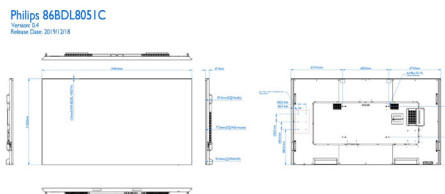

Operating conditions

- Temperature range (operation): 0 ~ 40 °C
- Temperature range (storage): -20 ~ 60 °C
- Relative humidity: 20 ~ 80%(operating),5 ~95%(storage) %
- Altitude: 0 ~ 3000 m
- MTBF: 50,000 hour(s)

Sound

- Built-in speakers: 2 x 20W RMS

Accessories

- Included Accessories: Philips logo (x1), RS232 Daisy chain cable (x1), Cleaning cloth (x1), DVI - I Cable (1.8m) (x1), HDMI Cable (3m) (x1), HDMI transmitter (x2), IR sensor cable (1.8 m) (x1), M2 Screw (x2), M3 screw (x2), Power cable (x3), Touch Pen (x2), USB A to B cable (3m) (x1), USB Cover (x1), AAA batteries (x1), Quick start guide (x1), Remote control (x1), RS232 cable (3 m) (x1)

Multimedia Applications

- USB Playback Audio: AAC, M4A, MP3, WMA
- USB Playback Picture: BMP, JPEG, JPG, PNG
- USB Playback Video: ASF, AVI, FLV, MKV, MP4, MPEG, MPG, TS, VOB, WEBM, WMV, DAT

Miscellaneous

- On-Screen Display Languages: English, French, German, Spanish, Polish, Turkish, Russian, Italian, Simplified Chinese, Traditional Chinese, Arabic, Japanese, Danish, Dutch, Finnish, Norwegian, Portuguese, Swedish
- Regulatory approvals: CE, RoHS, CB, CU, EMF, FCC, Class A, ETL, PSB
- Warranty: 3 year warranty

Internal Player

- CPU: Intel Core i7
- Storage: 256GB eMMC
- GPU: Nvidia GT730
- RAM: 8GB DDR4

Multi-touch Interactivity

- Touch points: 10 simultaneous touch points

Issue date 2022-10-26

Version: 5.1.1

12 NC: 8670 001 67654
EAN: 87 12581 76745 7

© 2022 Koninklijke Philips N.V.
All Rights reserved.

Specifications are subject to change without notice.
Trademarks are the property of Koninklijke Philips N.V.
or their respective owners.

www.philips.com