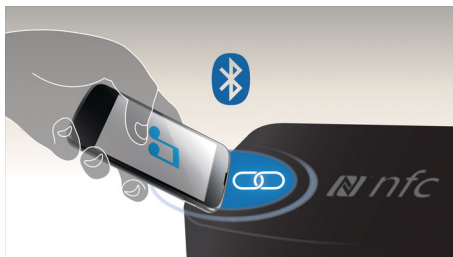

Easy to use

- One-Touch with NFC-enabled smartphones for Bluetooth pairing
- Handy remote control for extra convenience
- CD Shuffle/Repeat for personalized music enjoyment
- 20-track CD programmable
- Stereo headphone jack for better personal music enjoyment

Powerful sound you can hear and feel

- Bass Reflex Speaker System delivers a powerful, deeper bass
- Dynamic Bass Boost for deep and dramatic sound

PHILIPS

Highlights

Stream music via Bluetooth™

Bluetooth is a short range wireless communication technology that is both robust and energy-efficient. The technology allows easy wireless connection to iPod/iPhone/iPad or other Bluetooth devices, such as smartphones, tablets or even laptops. So you can enjoy your favorite music, sound from video or game wireless on this speaker easily.

NFC technology

Pair Bluetooth devices easily with one-touch NFC (Near Field Communications)

technology. Just tap the NFC enabled smartphone or tablet on the NFC area of a speaker to turn the speaker on, start Bluetooth pairing, and begin streaming music.

USB Direct for MP3 music

USB Direct for MP3 music playback

Bass Reflex Speaker System

Bass Reflex Speaker System delivers a deep bass experience from a compact loudspeaker box system. It differs from a conventional loudspeaker box system in the addition of a bass pipe that is acoustically aligned to the woofer to optimize the low frequency roll-off of the system. The result is deeper controlled bass and lower distortion. The system works by resonating the air mass in the bass pipe to vibrate like a conventional woofer. Combined with the response of the woofer, the system