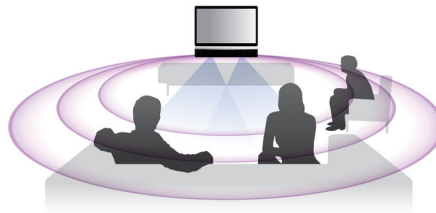

## 5.1.2 Multi-channel

Philips Fidelio B8 is a 5.1.2 multichannel soundbar with a total of 18 speakers (10 highly sensitive racetrack drivers and 8 soft dome tweeters), delivering immersive sound with a sleek form factor. In addition to traditional 5.1, two additional patented up-firing speakers (each comprising 2 racetrack drivers and 3 tweeters) are engineered to beam sound towards the ceiling, bringing the height dimension to the sound experience. By incorporating Dolby Atmos® and Philips proprietary Ambisound technology, B8 delivers an incredibly realistic 3D soundscape.

## Dolby Atmos®

Dolby Atmos® adds the dimension of overhead sound - a new sensation of height that puts you in the middle of the action. The full 3D audio atmosphere realistically positions objects moving right above you, rendering everything from quiet conversations to whirlwind action with astonishing clarity, richness and depth. It all comes together as a truly exciting home cinema sound experience, triggering your senses to immerse you deeper in the action than ever before.

## Ambisound technology

Philips proprietary Ambisound technology delivers embracing multi-channel surround sound, producing an incredibly sound stage. This is 5.1 sound without the constraining requirements of positioning, room size and complicated setup - and without the clutter of multiple speakers and cables around the room. Ambisound enables panoramic 5.1 sound from a single, slim soundbar by combining three key factors - psychoacoustics, array processing and precisely-angled driver positioning.