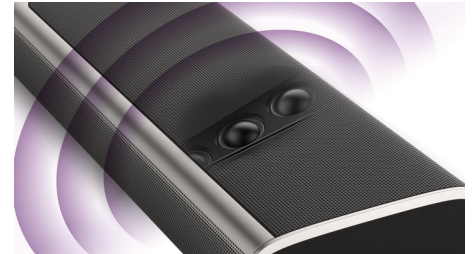

Soft dome tweeters

Premium soft dome tweeters provide ultra clear, distortion-free high frequency sound. Producing pure high pitches with wider dispersion, Philips Fidelio B8's twin side tweeters are angled at 45 degrees to send sound sideways, enlarging the soundstage of high frequencies. With the combination of front positioned drivers, angled tweeters and Ambisound, B8 delivers vast, wide sound effects.

Dolby Surround

Dolby Surround upmixer brings new life to traditional channel-based surround soundtracks by upmixing native 2.0, 5.1, and 7.1 content to Dolby Atmos® experience. Unlike previous wideband upmixing technologies which operate in time domain, Dolby Surround upmixer operating in frequency domain, individually steers frequency bands, producing surround sound with precisely located audio elements and a spacious ambience. So, you can always enjoy an immersive 3D listening experience even without Dolby Atmos® soundtrack.

Dolby TrueHD and DTS

Go digital and get the most out of your music and movies. Dolby TrueHD and DTS Digital Surround deliver the finest superb sound, virtually indistinguishable from the studio master. Hear sound the way the movie's sound engineers intended you to. Dolby TrueHD and DTS Digital Surround enhance entertainment for incredible home cinema sound.