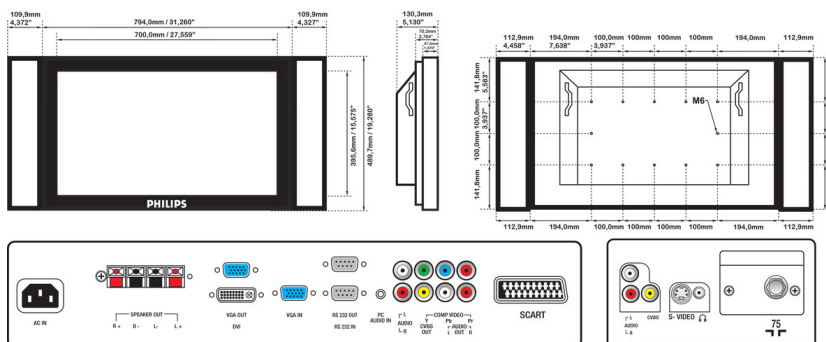

- User convenience: Automatic Brightness Control, Automatic Overheat Warning, On-screen Display
- OSD Languages: English, French, German, Italian, Spanish, Simplified Chinese
- Detachable Audio: 2x10 W RMS Speakers
- Onboard Operating Controls: Hidden controls
- Other convenience: Cable management, Carrying handles, Kensington lock
- Plug & Play Compatibility: sRGB, Windows 98/ME/2000/XP
- Network controllable: RS232
- VESA Mount: 200 x 200 mm
- Regulatory approvals: C-Tick, CE Mark, FCC-B, UL, CSA, MPRII, TÜV/GS

Power

- Consumption (On mode): typ. 100 W (PC), 130 W (TV)
- Power supply: Built-in, 90-264 VAC, 50/60 Hz
- Sleep Mode: <2W

Dimensions

- Dimensions (w/o base & speakers) (W x H x D): 794 x 490 x 130 mm
- Width (with speakers): 1014 mm
- Set dimensions in inch (W x H x D): 31.26 x 19.29 x 5.12 inch
- Width (with speakers) (inch): 39.921 inch
- Weight: 19.2 kg
- Product weight (lb): 42.33 lb
- MTBF: 50,000 hrs
- Temperature (operation): 0°C to +35°C
- Relative humidity: 5% - 90%

Accessories

- Included accessories: Speakers (L/R), Table top stand (2 feet), DVI-D cable, VGA cable, Remote Control, Battery, AC Power Cord
- Optional accessories: PAL tuner box BPL4221R1, Ceiling mount BM04111&BM01111, Fixed wall mount BM02111, Flex wallmount BM04111&BM02212
- User Guide on CD-ROM

Miscellaneous

- Warranty: Europe: 3-year on site, APMEA: 1 year
- Bezel: metallic anthracite

Issue date 2022-05-10

Version: 6.0.17

12 NC: 8639 000 16304
EAN: 87 10895 89669 6

© 2022 Koninklijke Philips N.V.
All Rights reserved.

Specifications are subject to change without notice.
Trademarks are the property of Koninklijke Philips N.V.
or their respective owners.

www.philips.com