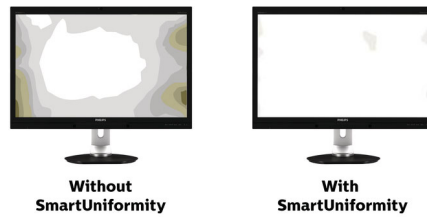

SmartUniformity

Fluctuations in brightness and color on LCD screens are a common phenomenon. Philips SmartUniformity mode delivers accurate images in terms of brightness; which is crucial for photography, design, and printing. With a color metric to assess color accuracy, this mode is calibrated to meet average luminance uniformity is greater than 95%. Selecting this mode will produce uniform and accurate images.

MultiView technology

With the ultra-high resolution Philips MultiView display you can now experience a world of connectivity. MultiView enables active dual connect and view so that you can work with multiple devices like a PC and notebook simultaneously, for complex multi-tasking.