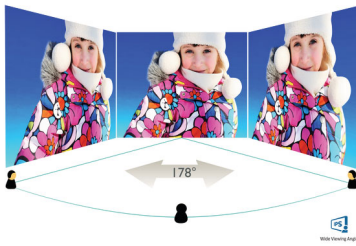

Highlights

IPS technology

IPS displays use an advanced technology which gives you extra wide viewing angles of 178/178 degree, making it possible to view the display from almost any angle - even in 90 degree Pivot mode! Unlike standard TN panels, IPS displays gives you remarkably crisp images with vivid colors, making it ideal not only for Photos, movies and web browsing, but also for professional applications which demand color accuracy and consistent brightness at all times.