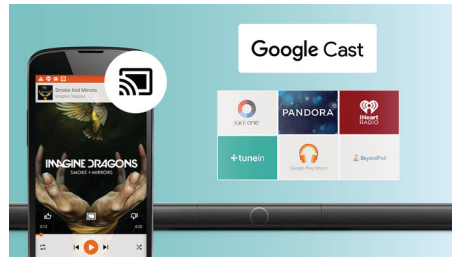

5.1 Multi-channel

E6 equipped 5.1 channels with built-in 6 amplifiers to deliver great sound quality. this 5.1 systems use the same speaker channels and configuration, having a front left and right, a center channel, two surround channels and a subwoofer. It support Dolby digital pro-logic 2.

Spatial calibration

An advanced spatial calibration function developed by our unique innovation lab ensures the best possible balance of sound, regardless of where in a room rear speakers have been placed. When triggered, this function uses a specially designed tonal signal to locate each of the rear speakers. It then uses this information to identify the best sound balance for this speaker placement and adjusts the sound of each speaker to match. This allows the listener to enjoy properly balanced sound even if speakers are placed outside of the ideal position.

Google Cast

Enjoy high quality and seamless playback with your favorite music apps. This soundbar has Google Cast built-in so you can cast your favorite music apps from your personal device to your speakers. You can cast from your iPhone®, iPad®, Android phone and tablet, Mac® and Windows® laptop, or Chromebook.