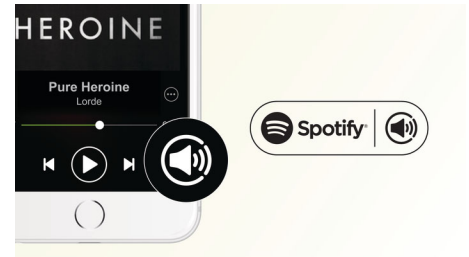

Spatial calibration

An advanced spatial calibration function developed by our unique innovation lab ensures the best possible balance of sound, regardless of where in a room rear speakers have been placed. When triggered, this function uses a specially designed tonal signal to locate each of the rear speakers. It then uses this information to identify the best sound balance for this speaker placement and adjusts the sound of each speaker to match. This allows the listener to enjoy properly balanced sound even if speakers are placed outside of the ideal position.

Google Cast

Enjoy high quality and seamless playback with your favorite music apps. This soundbar has Google Cast built-in so you can cast your favorite music apps from your personal device to your speakers. You can cast from your iPhone®, iPad®, Android phone and tablet, Mac® and Windows® laptop, or Chromebook.

Philips companion app

Use Philips HCWeSet Manager app to setup and connect your new speakers to your home wireless network and start enjoy the high quality audio and seamless playback experience from your favorite apps*. *It is mandatory to install the app for network setup, as well as services and privacy agreement before you can cast music wirelessly from your music apps. *To cast music from Spotify, You'll need Spotify Premium to use Connect

Spotify as a remote

Using Spotify Connect you can easily browse, explore, and play music from any room in the house using your smart device as a remote. With a direct Spotify connection, you can play music straight from the cloud so your smart device can be used for calls, videos or even go out of range without interrupting your music. This is also more battery friendly, since energy used for music is minimized. All the same great Spotify features are there, from its ready-made lists to its high sampling rates. Everything you need to discover new music and hear it at its best.