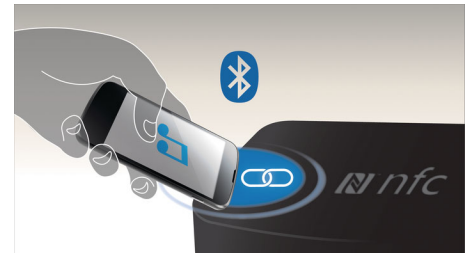

## Bluetooth wireless streaming

Bluetooth wireless music streaming from your music devices

## Dolby TrueHD and DTS-HD

Dolby TrueHD and DTS-HD Master Audio Essential deliver the finest sound from your

Blu-ray Discs. Audio reproduced is virtually indistinguishable from the studio master, so you hear what the creators intended for you to hear. Dolby TrueHD and DTS-HD Master Audio Essential complete your high definition entertainment experience.

## Miracast™

Miracast™ is a peer-to-peer wireless screencasting standard formed via Wi-Fi Direct connections. Simplified user interface likes screen-mirroring the portable device screen to bigger screen via Miracast™ certified device, no limit by pre-build codec for decoding.

## NFC technology

Pair Bluetooth devices easily with one-touch NFC (Near Field Communications) technology. Just tap the NFC enabled smartphone or tablet on the NFC area of a speaker to turn the speaker on, start Bluetooth pairing, and begin streaming music.