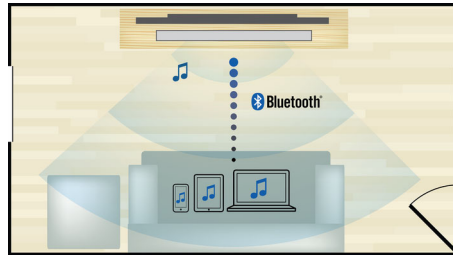

Bluetooth wireless streaming

Bluetooth wireless music streaming from your music devices

Dolby TrueHD and DTS-HD

Dolby TrueHD and DTS-HD Master Audio Essential deliver the finest sound from your

Blu-ray Discs. Audio reproduced is virtually indistinguishable from the studio master, so you hear what the creators intended for you to hear. Dolby TrueHD and DTS-HD Master Audio Essential complete your high definition entertainment experience.