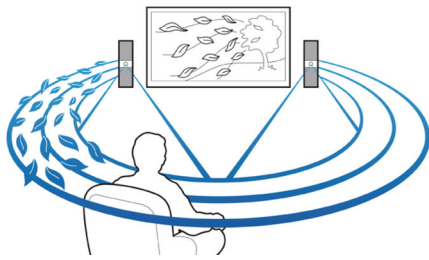

Highlights

Crystal Clear Sound

Crystal Clear Sound for super clarity and realism