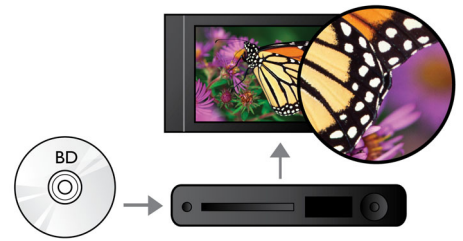

Full HD 1080p

Blu-ray Discs have the capacity to carry high definition data, along with pictures in the 1920 x 1080 resolution that defines full high definition images. This can only mean you get the best possible TV picture quality available today - so prepare to feast your eyes.

1080p at 24 fps

Bring true cinema experience into your living room with 24 frames-per-second video. Original films are all recorded at this frame rate, providing an ambience and image texture that is so unique. Philips Blu-ray Disc players are equipped to bring you 24fps directly from Blu-ray Discs - thus giving you sensational cinema-like high definition images that will astound you.-

Blu-ray Disc playback

Blu-ray Discs have the capacity to carry high definition data, along with pictures in the 1920 x 1080 resolution that defines full high definition images. Scenes come to life as details leap at you, movements smoothen and images turn crystal clear. Blu-ray also delivers uncompressed surround sound - so your audio experience becomes unbelievably real. The high storage capacity of Blu-ray Discs also allow a host of interactive possibilities to be built in. Seamless navigation during playback and other exciting features like pop-up menus bring a whole new dimension to home entertainment.

Specifications

Picture/Display

- Picture enhancement: High Def (720p, 1080i, 1080p), Progressive scan

Sound

- Total Power (RMS): 1000 W
- Sound System: Dolby Digital, Dolby Prologic II, Stereo, DTS HD
- Sound Enhancement: Class "D" Digital Amplifier, Night Mode
- Equalizer settings: Action, Rock, Classic, Concert, Drama, Lounge, Gaming, Sports