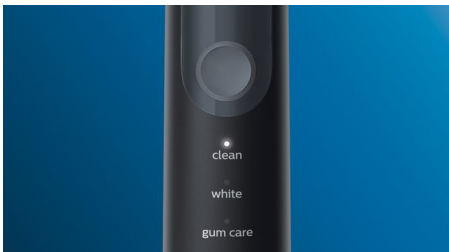

PHILIPS

sonicare

Sonic electric
toothbrush

ProtectiveClean
5100

Built-in pressure sensor

3 modes

1 x BrushSync feature

Travel case

Designed around you

- Always know when to replace your brush heads
- Encouragement to brush thoroughly
- Makes traveling easier for you

Highlights

Naturally whiter teeth

Click on the W DiamondClean brush head to remove surface stains and reveal a whiter smile. With its densely packed central stain-removal bristles, it's clinically proven to whiten teeth in just one week.

Too much pressure?

You may not notice if you're brushing too hard, but your toothbrush will. If you start taking it out on your gums, the toothbrush will make a pulsing sound as a reminder to ease off on the pressure.

Three modes

This toothbrush allows you to customize your brushing to your own needs, with a choice of three modes. Clean mode is standard for superior cleaning. White is the ideal mode for removing surface stains. And Gum Care mode adds an extra minute of reduced-power brushing, so you can gently massage your gums.