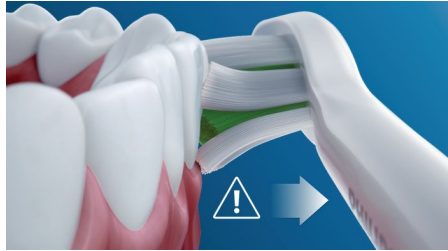

Designed around you

- Always know when to replace your brush heads
- Encouragement to brush thoroughly
- Makes traveling easier for you

Highlights

Naturally whiter teeth

Click on the W DiamondClean brush head to remove surface stains and reveal a whiter smile. With its densely packed central stain-removal bristles, it's clinically proven to whiten teeth in just one week.

Too much pressure?

You may not notice if you're brushing too hard, but your toothbrush will. If you start taking it out on your gums, the toothbrush will make a pulsing sound as a reminder to ease off on the pressure.