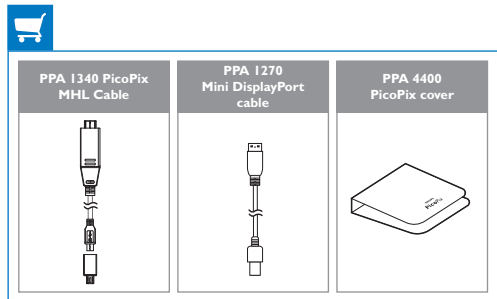

1

On / Off

3s

2

Stand-by

1s

10h

3h

3

PicoPix Cover and Keystone Correction

PPA 4400 PicoPix cover

Keystone correction
Fit screen
Projection mode

4

Scrolling / Touchpad

Sagemcom Documents SAS
250 Route de L'Empereur
92848 Rueil-Malmaison Cedex
FRANCE
Tel : +33 (0)1 57 61 10 00
Fax : +33 (0)1 57 61 10 01
www.sagemcom.com

www.philips.com/support

www.facebook.com/PicoPix
www.picopix.eu
www.philips.com/e/philips-picopix

PHILIPS and the PHILIPS' Shield Emblem are registered trademarks of Koninklijke Philips N.V. and are used by Sagemcom under license from Koninklijke Philips N.V.

© 2015 Sagemcom Austria GmbH
All rights reserved

PPX4935
Quick Start
253623349-A