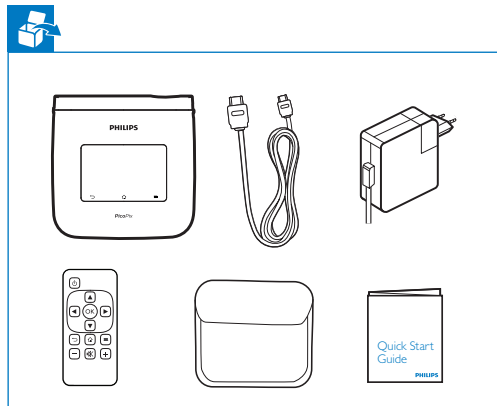

1

On / Off

3s

2

Stand-by

1s

10h

3h

3

PicoPix Cover and Keystone Correction

PPA 4400 PicoPix cover

Keystone correction
Fit screen
Projection mode

4

Scrolling / Touchpad

Sagemcom Documents SAS
250 Route de L'Empereur
92848 Rueil-Malmaison Cedex
FRANCE
Tel : +33 (0)1 57 61 10 00
Fax : +33 (0)1 57 61 10 01
www.sagemcom.com

www.philips.com/support

www.facebook.com/PicoPix
www.picopix.eu
www.philips.com/e/philips-picopix

PHILIPS and the PHILIPS' Shield Emblem are registered trademarks of Koninklijke Philips N.V. and are used by Sagemcom under license from Koninklijke Philips N.V.

© 2015 Sagemcom Austria GmbH
All rights reserved

PPX4935
Quick Start
253623349-A