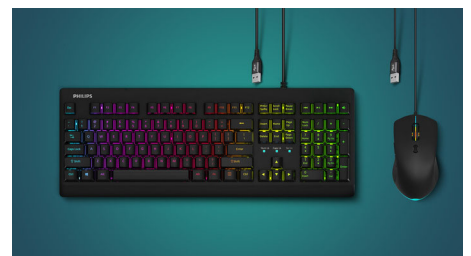

Braided cord

Braided cord for a longer lasting upgraded look

Issue date 2022-05-24

Version: 2.0.1

12 NC: 8670 001 46906
EAN: 69 51613 91281 2

© 2022 Koninklijke Philips N.V.
All Rights reserved.

Specifications are subject to change without notice.
Trademarks are the property of Koninklijke Philips N.V.
or their respective owners.

www.philips.com