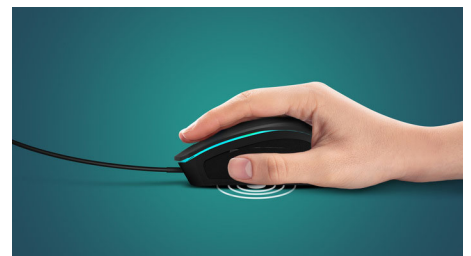

Return rate (Polling Rate): 1,000

Forward and back buttons

Convenient forward and back buttons on the left side of mouse give you smooth convenient browse and fast reaction during gaming.

Ambiglow lighting